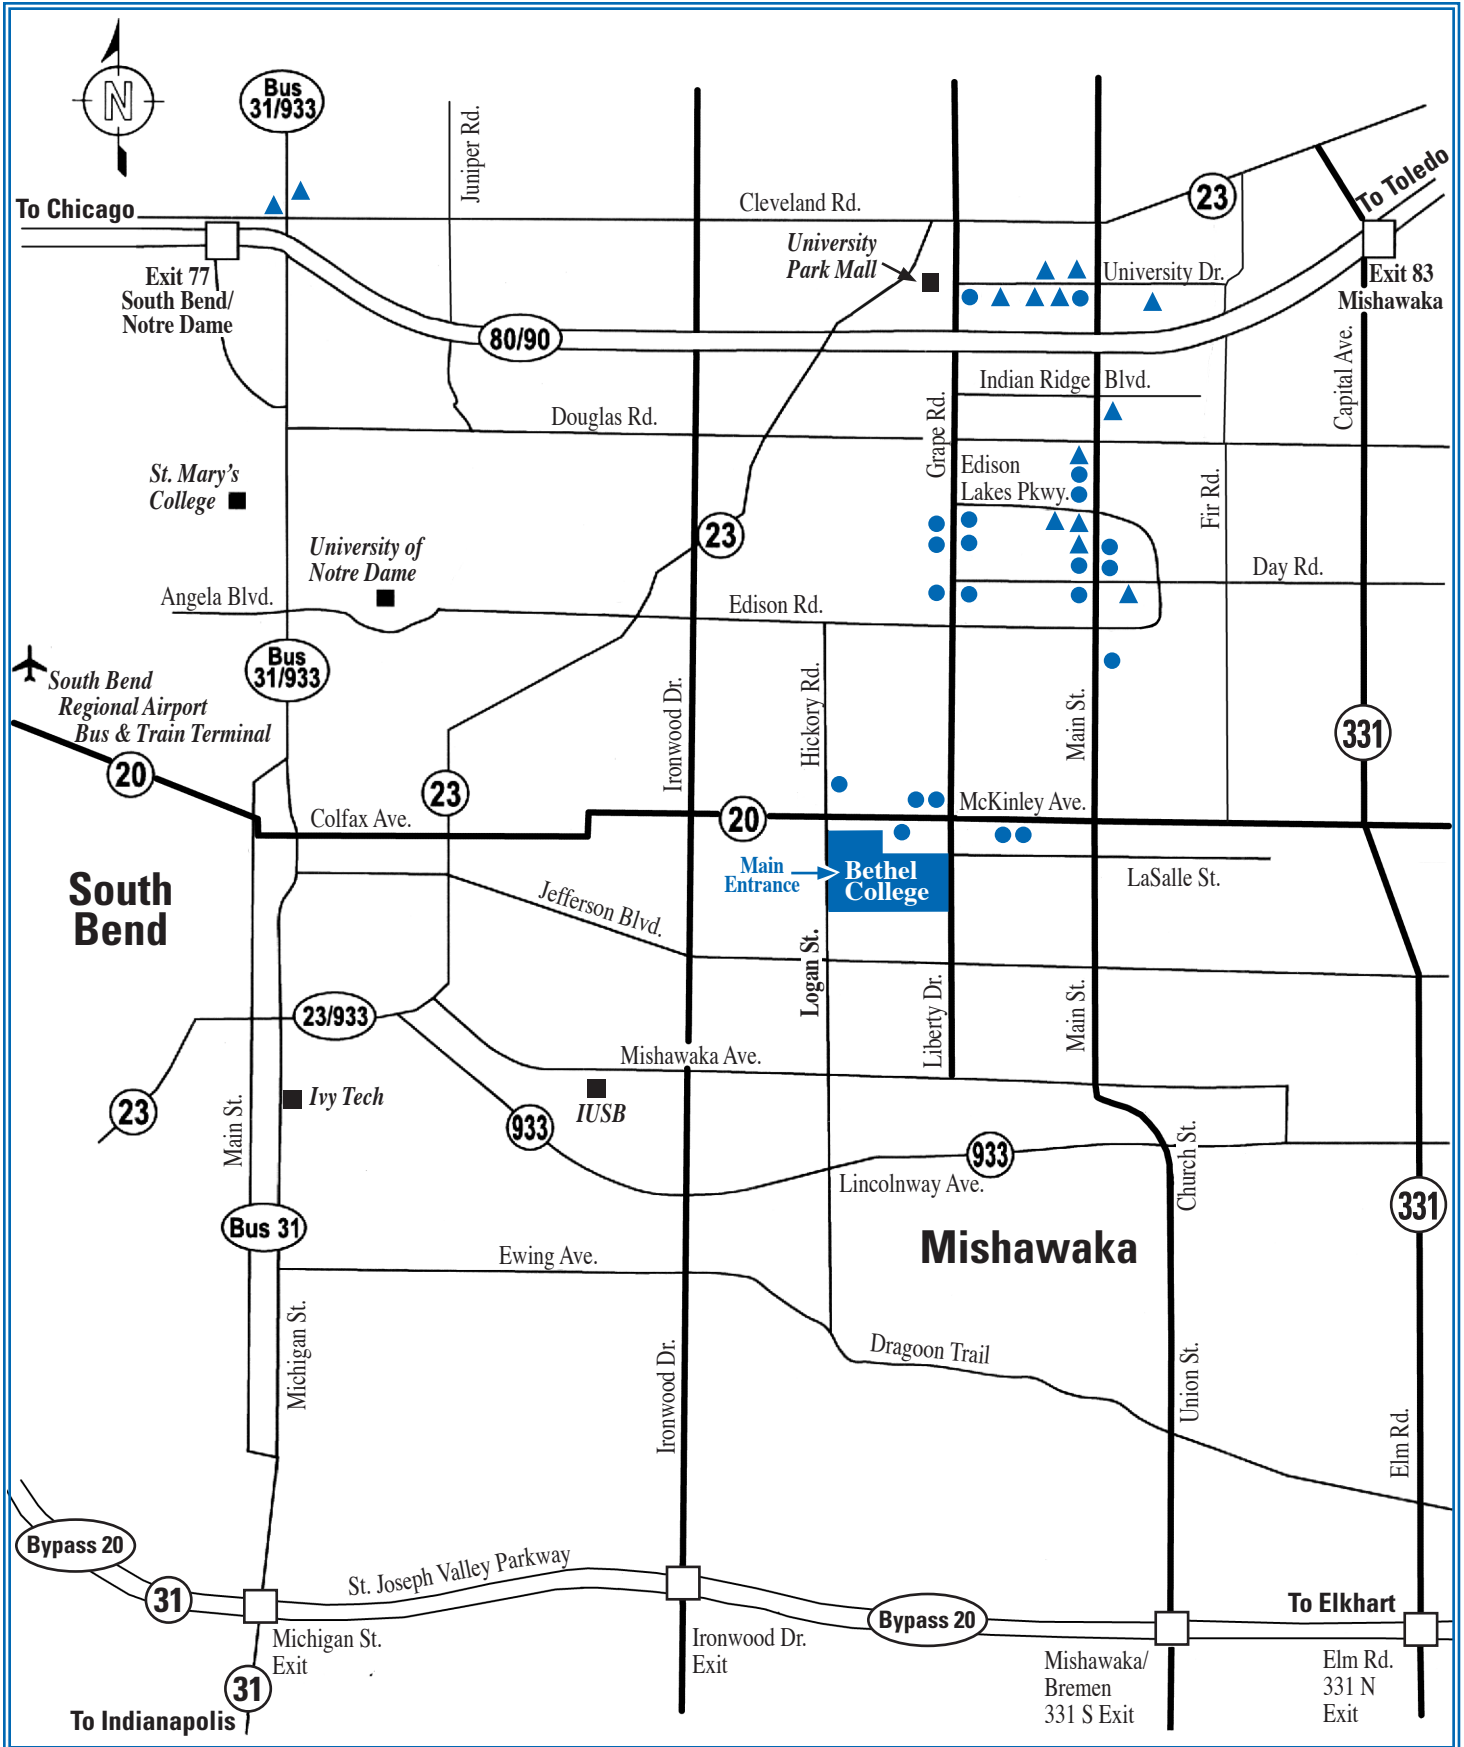

● = Restaurant ▲ = Motel / Hotel See listing details on back.

Map is not drawn to scale.

## MISHAWAKA HOTEL INFORMATION

| Hotel                 | Address                   | Phone        | Hotel                   | Address                   | Phone        |
|-----------------------|---------------------------|--------------|-------------------------|---------------------------|--------------|
| Comfort Inn & Suites  | 5640 N. Main St.          | 574-247-4000 | Holiday Inn Express     | 420 W. University Dr.     | 574-277-2520 |
| Comfort Suites        | 52939 SR 933 (South Bend) | 574-272-1500 | Red Roof Inn            | 1325 E. University Dr.    | 574-271-4800 |
| Country Inn & Suites  | 120 W. University Dr.     | 574-271-1700 | Residence Inn           | 231 Park Place            | 574-271-9283 |
| Courtyard by Marriott | 4825 N. Main St.          | 574-273-9900 | Springhill Suites       | 5225 Edison Lakes Pkwy.   | 574-271-0832 |
| Extended Stay America | 5305 N. Main St.          | 574-277-9912 | Studio Plus             | 4715 N. Main St.          | 574-255-8031 |
| Fairfield Inn         | 425 W. University Dr.     | 574-273-2202 | Super 8 Motel           | 535 W. University Dr.     | 574-247-0888 |
| Hampton Inn           | 445 W. University Dr.     | 574-273-2309 | Waterford Estates Lodge | 52890 SR 933 (South Bend) | 574-272-5220 |

### Papa Vino's

5110 Edison Lakes Pkwy.  
574-271-1692